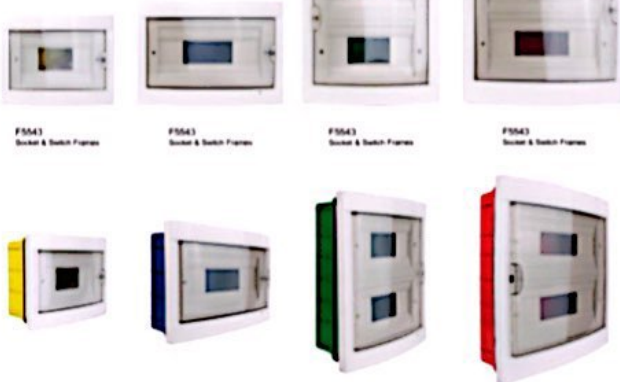

F5543 Socket & Switch Frames